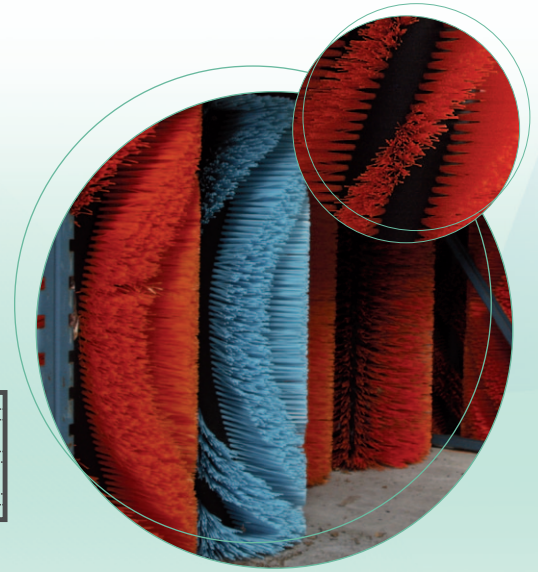

The function : sweeping of streets and public works.

Bristle material depends on the end use of the broom : crimped steel, rilsan (SP), polyester (PET), nylon (NY), polypropylene (PPL) and all combinations of these materials.

- **Straight** → for sweeper with double post of suction.
- **Angled** → to allow a better lift and removal of waste to the vacuum nozzle.

STRAIGHT VERTICAL FIXING

STRAIGHT HORIZONTAL FIXING

ANGLED FIXING

Helicoidal fixing

Fixing helicoidal and straight ends

Fixing in rounded chevron form

Fixing in rounded chevron form and straight ends

Fixing in V chevrons

Fixing in V chevrons and straight ends

Fixing in 4 V chevrons